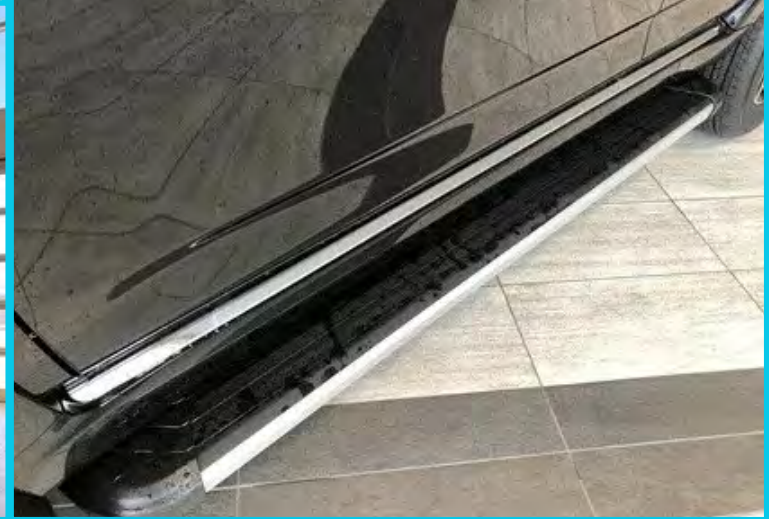

- /MileleMotors
- @MileleMotors
- MileleMotors
- @MileleMotors

(LHD) Toyota 4-Runner Limited 4.0L Petrol 2020

Exterior