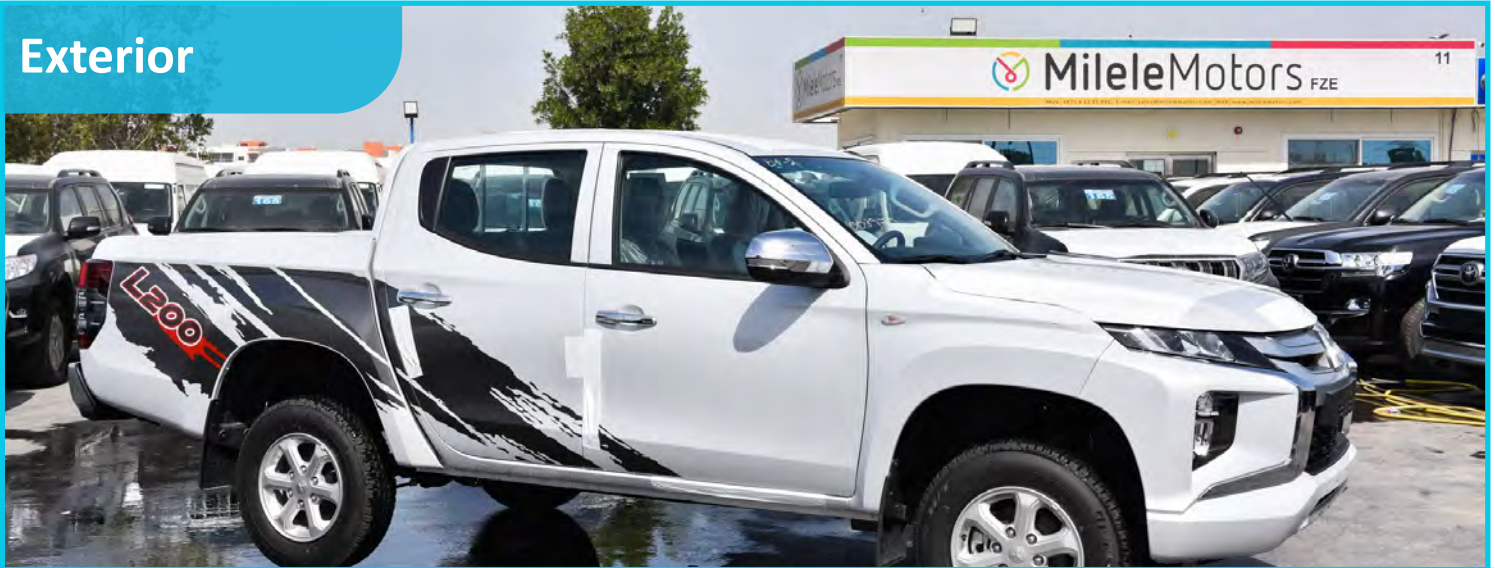

- /MileleMotors
- @MileleMotors
- MileleMotors
- @MileleMotors

MileleMotors
Procuring, Sourcing, & Stocking Motor Vehicles.

Head office
P.O.Box : 6339
AF - 07, Block A, Samari Retail
Ras Al Khor 3, Dubai - UAE
Tel: +971 50 4996459
Mail: info@milelemotors.com

Mitsubishi L200 Double Cab Chrome package 2.4L Petrol

Exterior