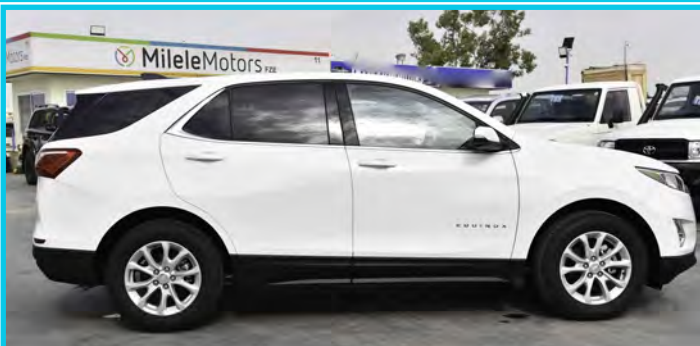

- /MileleMotors
- @MileleMotors
- MileleMotors
- @MileleMotors

Chevrolet Equinox FWD LT 1.5L Petrol

Exterior