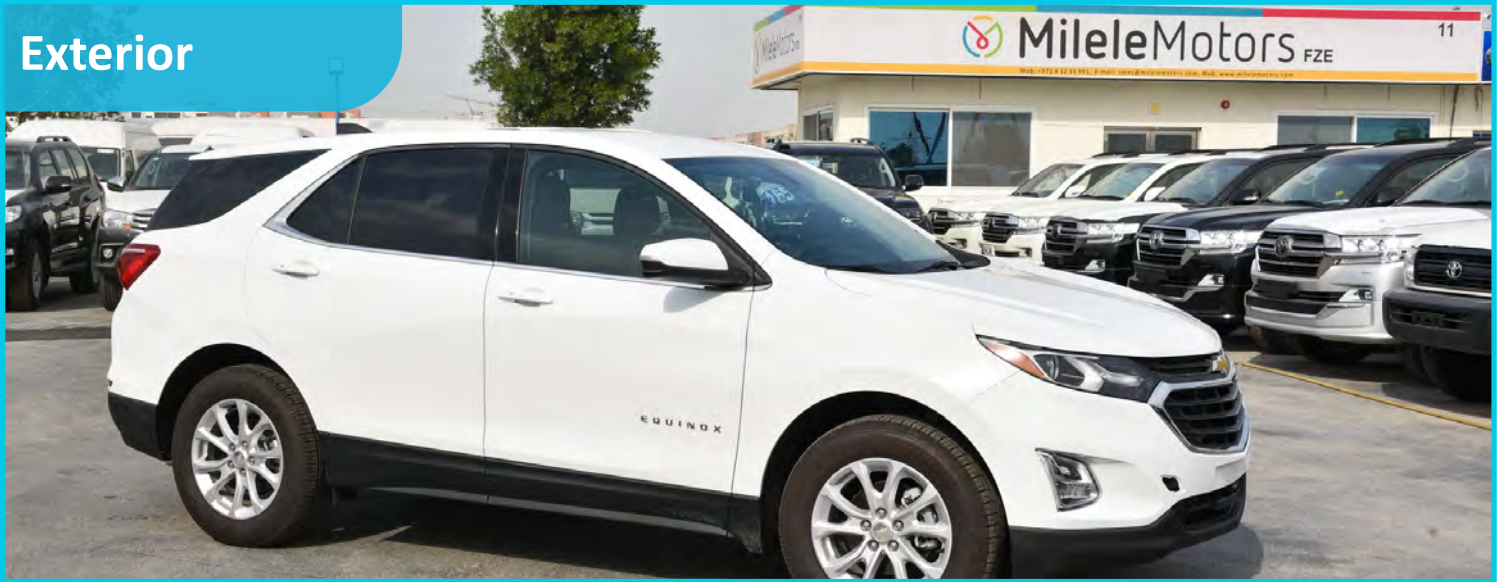

- /MileleMotors
- @MileleMotors
- MileleMotors
- @MileleMotors

Chevrolet Equinox FWD LT 1.5L Petrol

Exterior