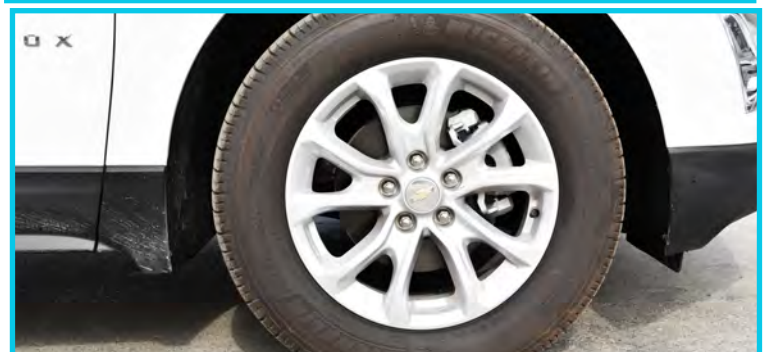

- /MileleMotors
- @MileleMotors
- MileleMotors
- @MileleMotors

Chevrolet Equinox FWD LT 1.5L Petrol

Exterior