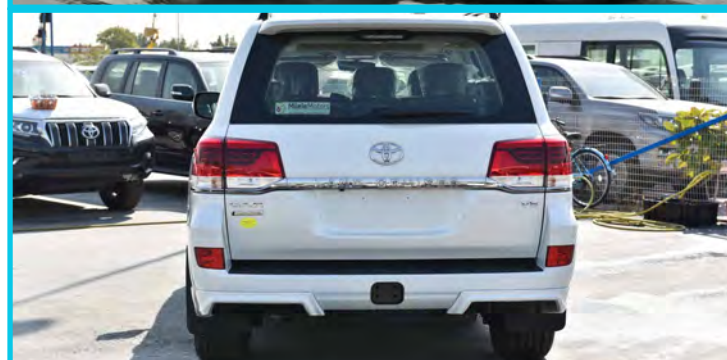

- /MileleMotors
- @MileleMotors
- MileleMotors
- @MileleMotors

Toyota Land Cruiser GXR GT 4.0L (LHD)

Exterior